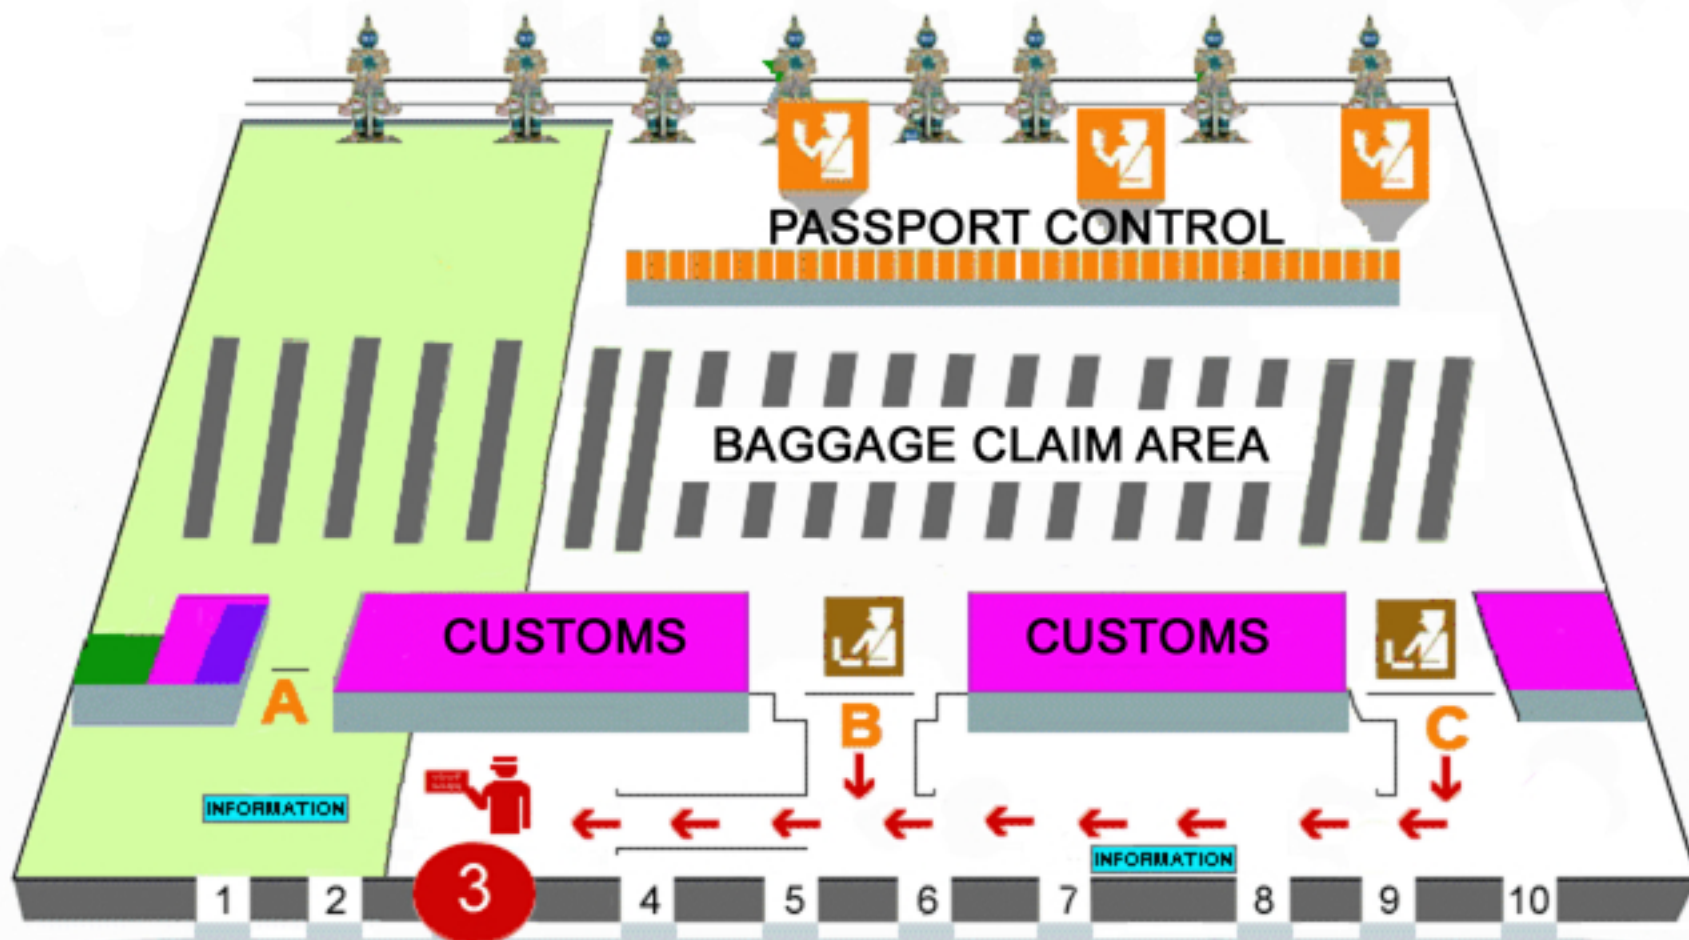

# ARRIVALS TERMINAL SUARNABHUMI INTERNATIONAL AIRPORT

## PASSENGER ARRIVALS

International terminal "EXITE B" ---> turn right

International terminal "EXITE C" ---> turn right

When you have passed the immigration counters, collected your luggage and passed the customs, you will enter the main arrivals terminal.

In the main arrivals terminal, directly turn right and keep going straight until you reach exit door N°3 (the red dot on the map). Your driver will be waiting here with your name on a sign. If you find have any difficulties please call